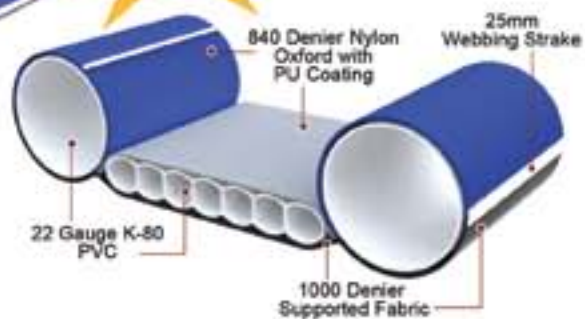

Solstice® Tango® Convertible Kayak

Premium Whitewater Ready Performance Inflatable Kayak

Tango™ 1-2 Person Convertible Kayak

#29630 - 11' x 4' 7"

- Easily converts from 1 or 2 person configurations
- Sturdy nylon covered, adjustable position bucket seats
- Tough PU coated 840 Denier nylon oxford fabric top cover
- Directional strakes & skeg
- 1000 Denier nylon bottom & 1/3 sides
- 22 gauge K-80 PVC interior construction
- Heavy-duty "D" ring tie-downs
- Bow & aft stern covers with elastic cords for cargo
- "V" shaped bottom
- Whitewater ready

CLOSED CELL FOAM ZIPPER SEATS

TOUGH 1000 DENIER NYLON BOTTOM

22 GAUGE K-80 PVC INTERIOR

Tango™ Convertible Kayak complete with:

- Carrying Bag • Repair Kit • 1 Skeg
- 2 Seats • Pump & Gauge • Owners Manual

WHITE WATER READY!

Solstice® Traveller Inflatable Kayaks

Lightweight, High-Performance, Inflatable Duo or Solo Touring Kayaks

Traveller Solo Kayak™

#29510 - 10' 6"

1. One person, inflatable, touring kayak
   - Remarkably sleek, lightweight and fast
   - 3 high pressure chambers & directional strakes create rigidity & increase performance
   - Padded backrest, adjustable seat cushion
   - Includes stainless tie-downs for securing gear
   - Durable 500 Denier 3 ply PVC reinforced fabric material
2. **Kit includes:** Backpack carry bag, paddle, pump & gauge

INCLUDES DOUBLE ACTION FOOT PUMP & AIR GAUGE

DOUBLE "Y" BEAM FLOOR

FAST, LIGHT & EASY TO CARRY!

INCLUDES DOUBLE ACTION FOOT PUMP & AIR GAUGE

Traveller II™ Duo Kayak

#29520 - 13' 4"

- Two person inflatable, touring kayak
- Remarkably sleek, lightweight and fast

#29501
2-Piece Quick Release Paddle
• Aluminum Performance Paddle

#29504
4-Piece Quick Release Paddle
• Aluminum Performance Paddle