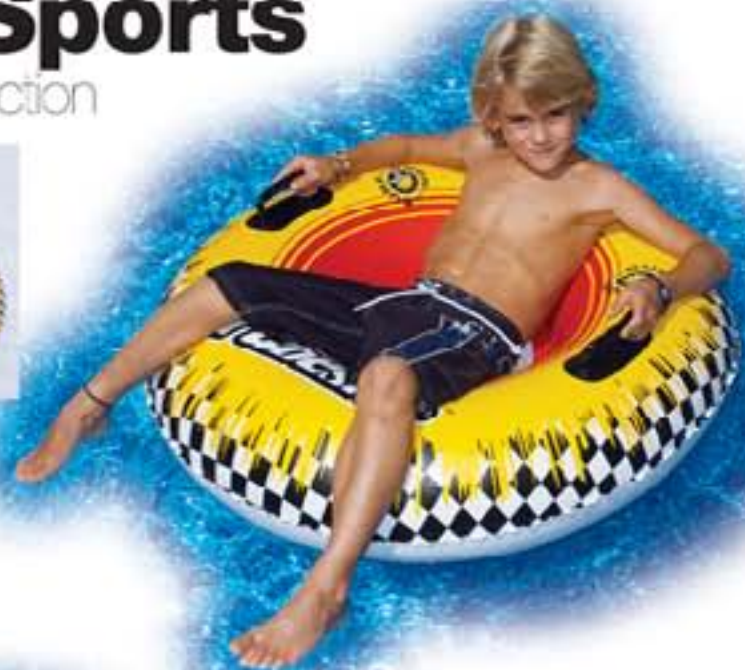

For Year Round Sports Action

NEW!

#17039AS Tubester™ 39" Tube

- Ideal for Snow or Surf
- Cool AllSeason graphics
- Sturdy vinyl handles
- Heavy duty vinyl construction

Color:

As pictured

NEW!

#17055AS Speedster™ BodyBoard