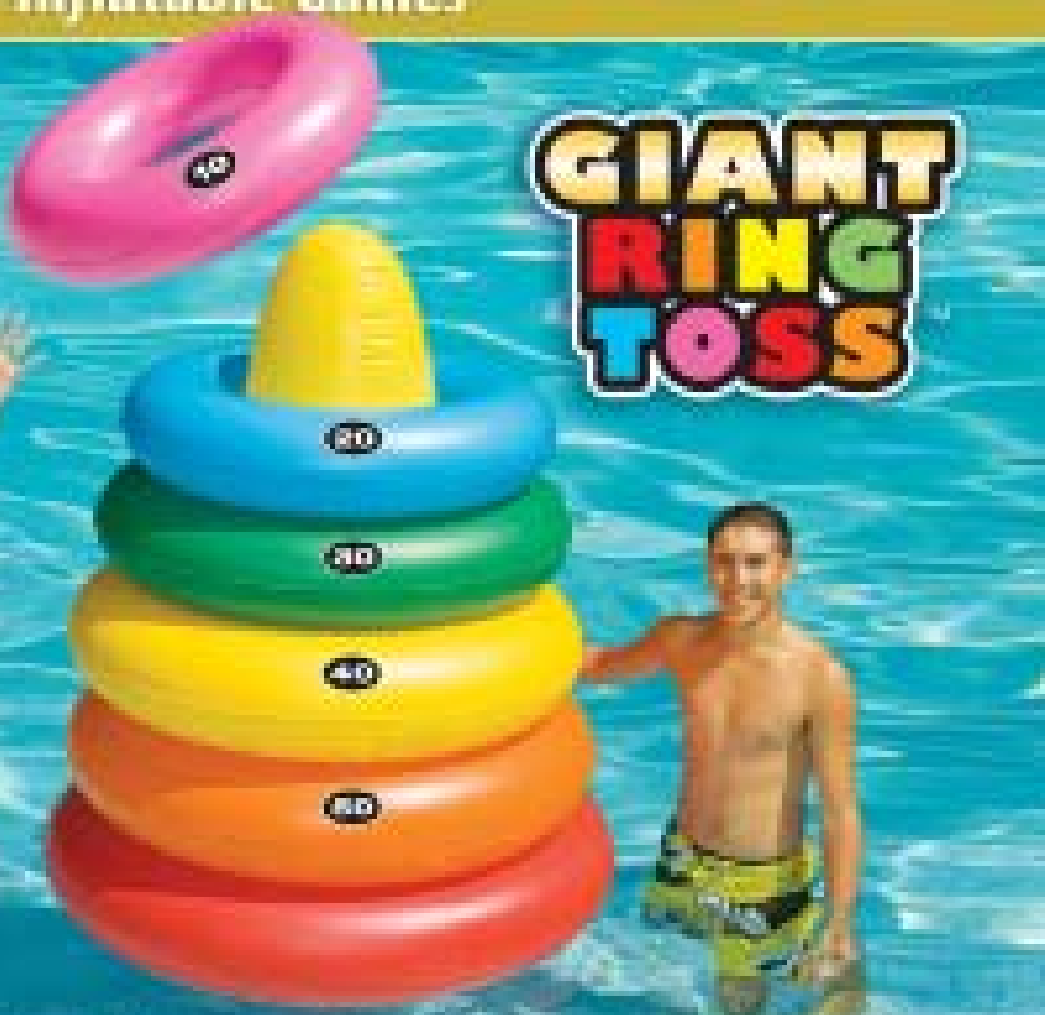

**NEW!**

**doodle**

**THE WHAT?**

Superdoodle! Who's More Fun Than A Pool Doodle? It's Superdoodle Of Course! Super-Stand Superdoodle It Longer On Pool With It's Increased Size, Increased Friction Capabilities, And Added Vinyl Handles. Assorted Colors & New Tree Print!

**NEW!**

**DiveRocket**

DiveRocket Get The Aids Off The Court And Into The Action With The DiveRocket! DiveRocket Provides The Ultimate Another Action That Kids Want For A Fun & New Way Lifestyle!

**NEW!**

**Giant Ring Toss**  
 A Fun Toss in Lots of Play  
 Time With the Swimline™  
 Giant Ring Toss Game.  
 Includes Target Disc And  
 5 Giant Tossing Rings.  
 Great For Recreation  
 Fun For!

**NEW!**

**GIANT  
RING  
TOSS**