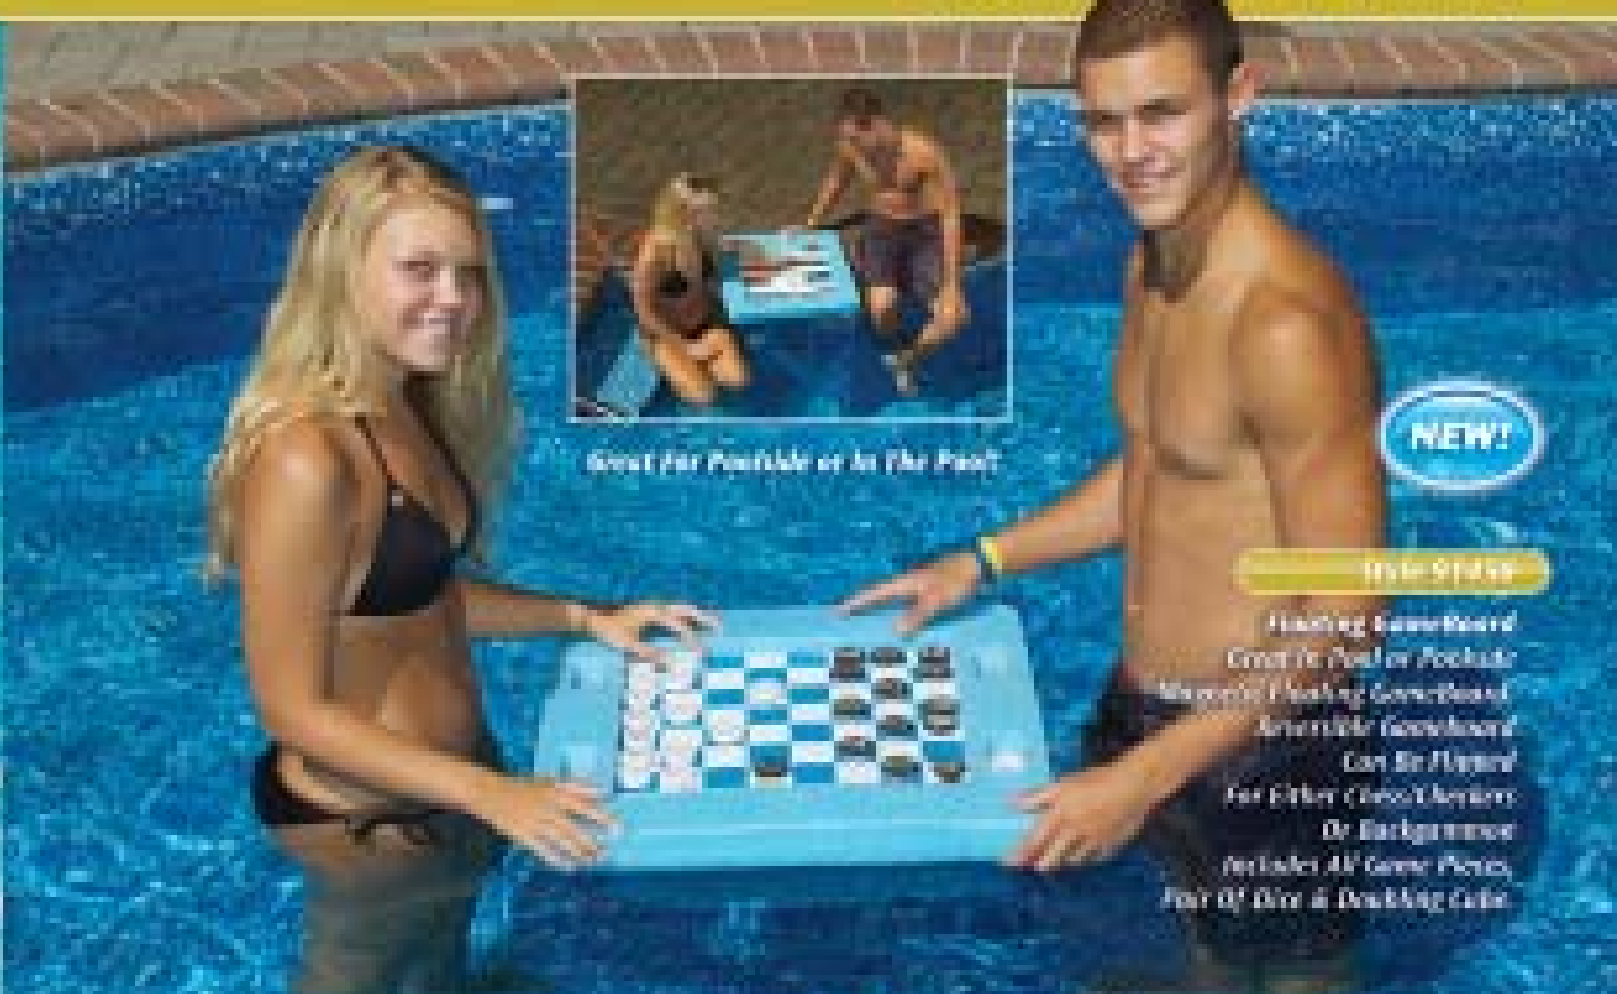

**NEW!**

**THE TACO TOWER**

The Taco Tower Brings All The Fun Of An Amusement Park Ride Into The Family Pool. Take The Taco Tower For A Spin!

**NEW!**

**WINGZ**

Wings Dive Board. It's High Flying Action With Four Wings Dive Board. Great Amiable Device For Aids Of All Ages. Wings Get Aids Moving!

**NEW!**

**DiveRocket**

DiveRocket Get The Aids Off The Court And Into The Action With The DiveRocket! DiveRocket Provides The Ultimate Another Action That Kids Want For A Fun & New Way Lifestyle!

**NEW!**

**Giant Ring Toss**  
 A Fun Toss in Lots of Play  
 Time With the Swimline™  
 Giant Ring Toss Game.  
 Includes Target Disc And  
 5 Giant Tossing Rings.  
 Great For Recreation  
 Fun For!

**NEW!**

**GIANT  
RING  
TOSS**

**NEW!**

Great For Poolside or In The Pool!

**NEW!**

**Floting Board Game**  
 Great In Pool or Poolside!  
 Includes Floting Board Game  
 Board, Pieces, Gameboard  
 Can Be Flipped  
 For Either Chess/Checkers  
 Or Backgammon  
 Includes All Game Pieces,  
 Pair Of Dice & Drinking Cup!